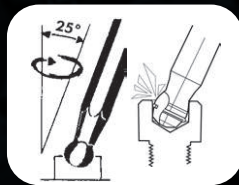

Item ID:
TT6508RF

£132.95

Ratchet Spanner Range

15 degree offset head for easier use against flat surfaces

Lever for quick reversing between left and right-hand action

Ring ratchet spanner with 180° flexible end to gain access in confined spaces

12 TEETH - 5° INCREMENTS

12 TEETH - 5° INCREMENTS

HEX & TX KEYS

IN A TIGHT SPACE? NO PROBLEM

Ballpoint heads are ideal for areas that are hard to reach. Fastenings can be turned at an angle of 25° in a Hex key and 20° in a TX key.