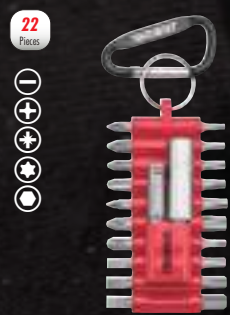

19 Pieces
Item ID: TTID19
£49.50
£31.95

IMPACT BIT SET

EVA
50 Pieces
Item ID: TEABS50
£85.50
£55.50

TORQUE SCREWDRIVER & IMPACT DRIVER SET

EVA
95 Pieces
Item ID: TEDSD14
£229.90
£146.95

HOOK ON BITS SET

22 Pieces
Item ID: THBS22
£22.80
£14.50

12 Pieces
Item ID: TJ1413
£28.90
£18.50

Item ID: TJTJ04
£13.90
£8.95

12 Pieces
Item ID: TJ1414
£28.90
£18.50

12 Pieces
Item ID: TJ1412
£28.90
£18.50

THESE SETS ARE SUPPLIED WITH A HANDY BELT CLIP KEEPING YOU ORGANISED ON THE GO!