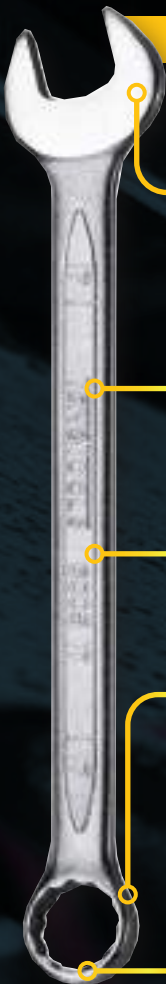

SPANNERS

ALWAYS **READY** WHEN YOU ARE