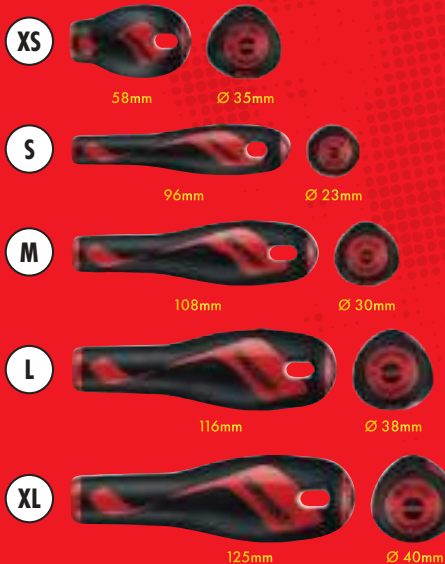

HOW DO THE TRAYS FIT?

CHOOSE THE TOOL TRAY SIZE BELOW TO FIT THE SPACE IN YOUR STORAGE:

GET ORGANISED

CHOOSE THE RIGHT HANDLE

A larger type of handle allows for more power and force to be executed while a smaller handle makes it easier to work quickly as less force is required.

POWER THROUGH SCREWDRIVERS

Percussion cap at the base of the handle and a full length integral blade allows for use with a hammer to release stubborn screws

POWER THROUGH SCREWDRIVER SET

Item ID: TTXMDTN