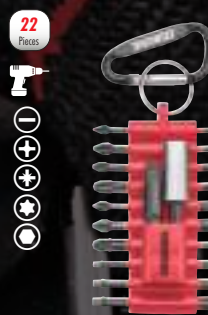

IMPACT BITS SET

22 Pieces
Item ID: THBSI22
£33.50
£21.50

CUSTOMISE

1 TRAY STORES

4

TJ SETS