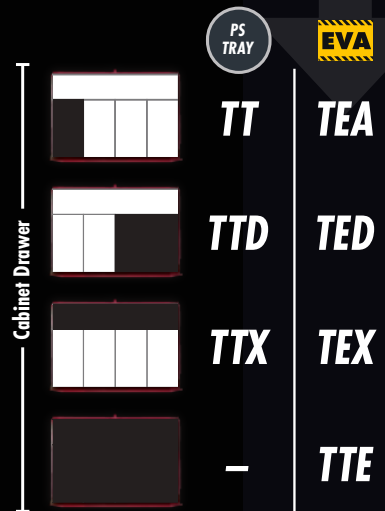

HOW DO THE TRAYS FIT?

CHOOSE THE TOOL TRAY SIZE BELOW TO FIT THE SPACE IN YOUR STORAGE:

GET ORGANISED

CHOOSE THE RIGHT HANDLE

A larger type of handle allows for more power and force to be executed while a smaller handle makes it easier to work quickly as less force is required.